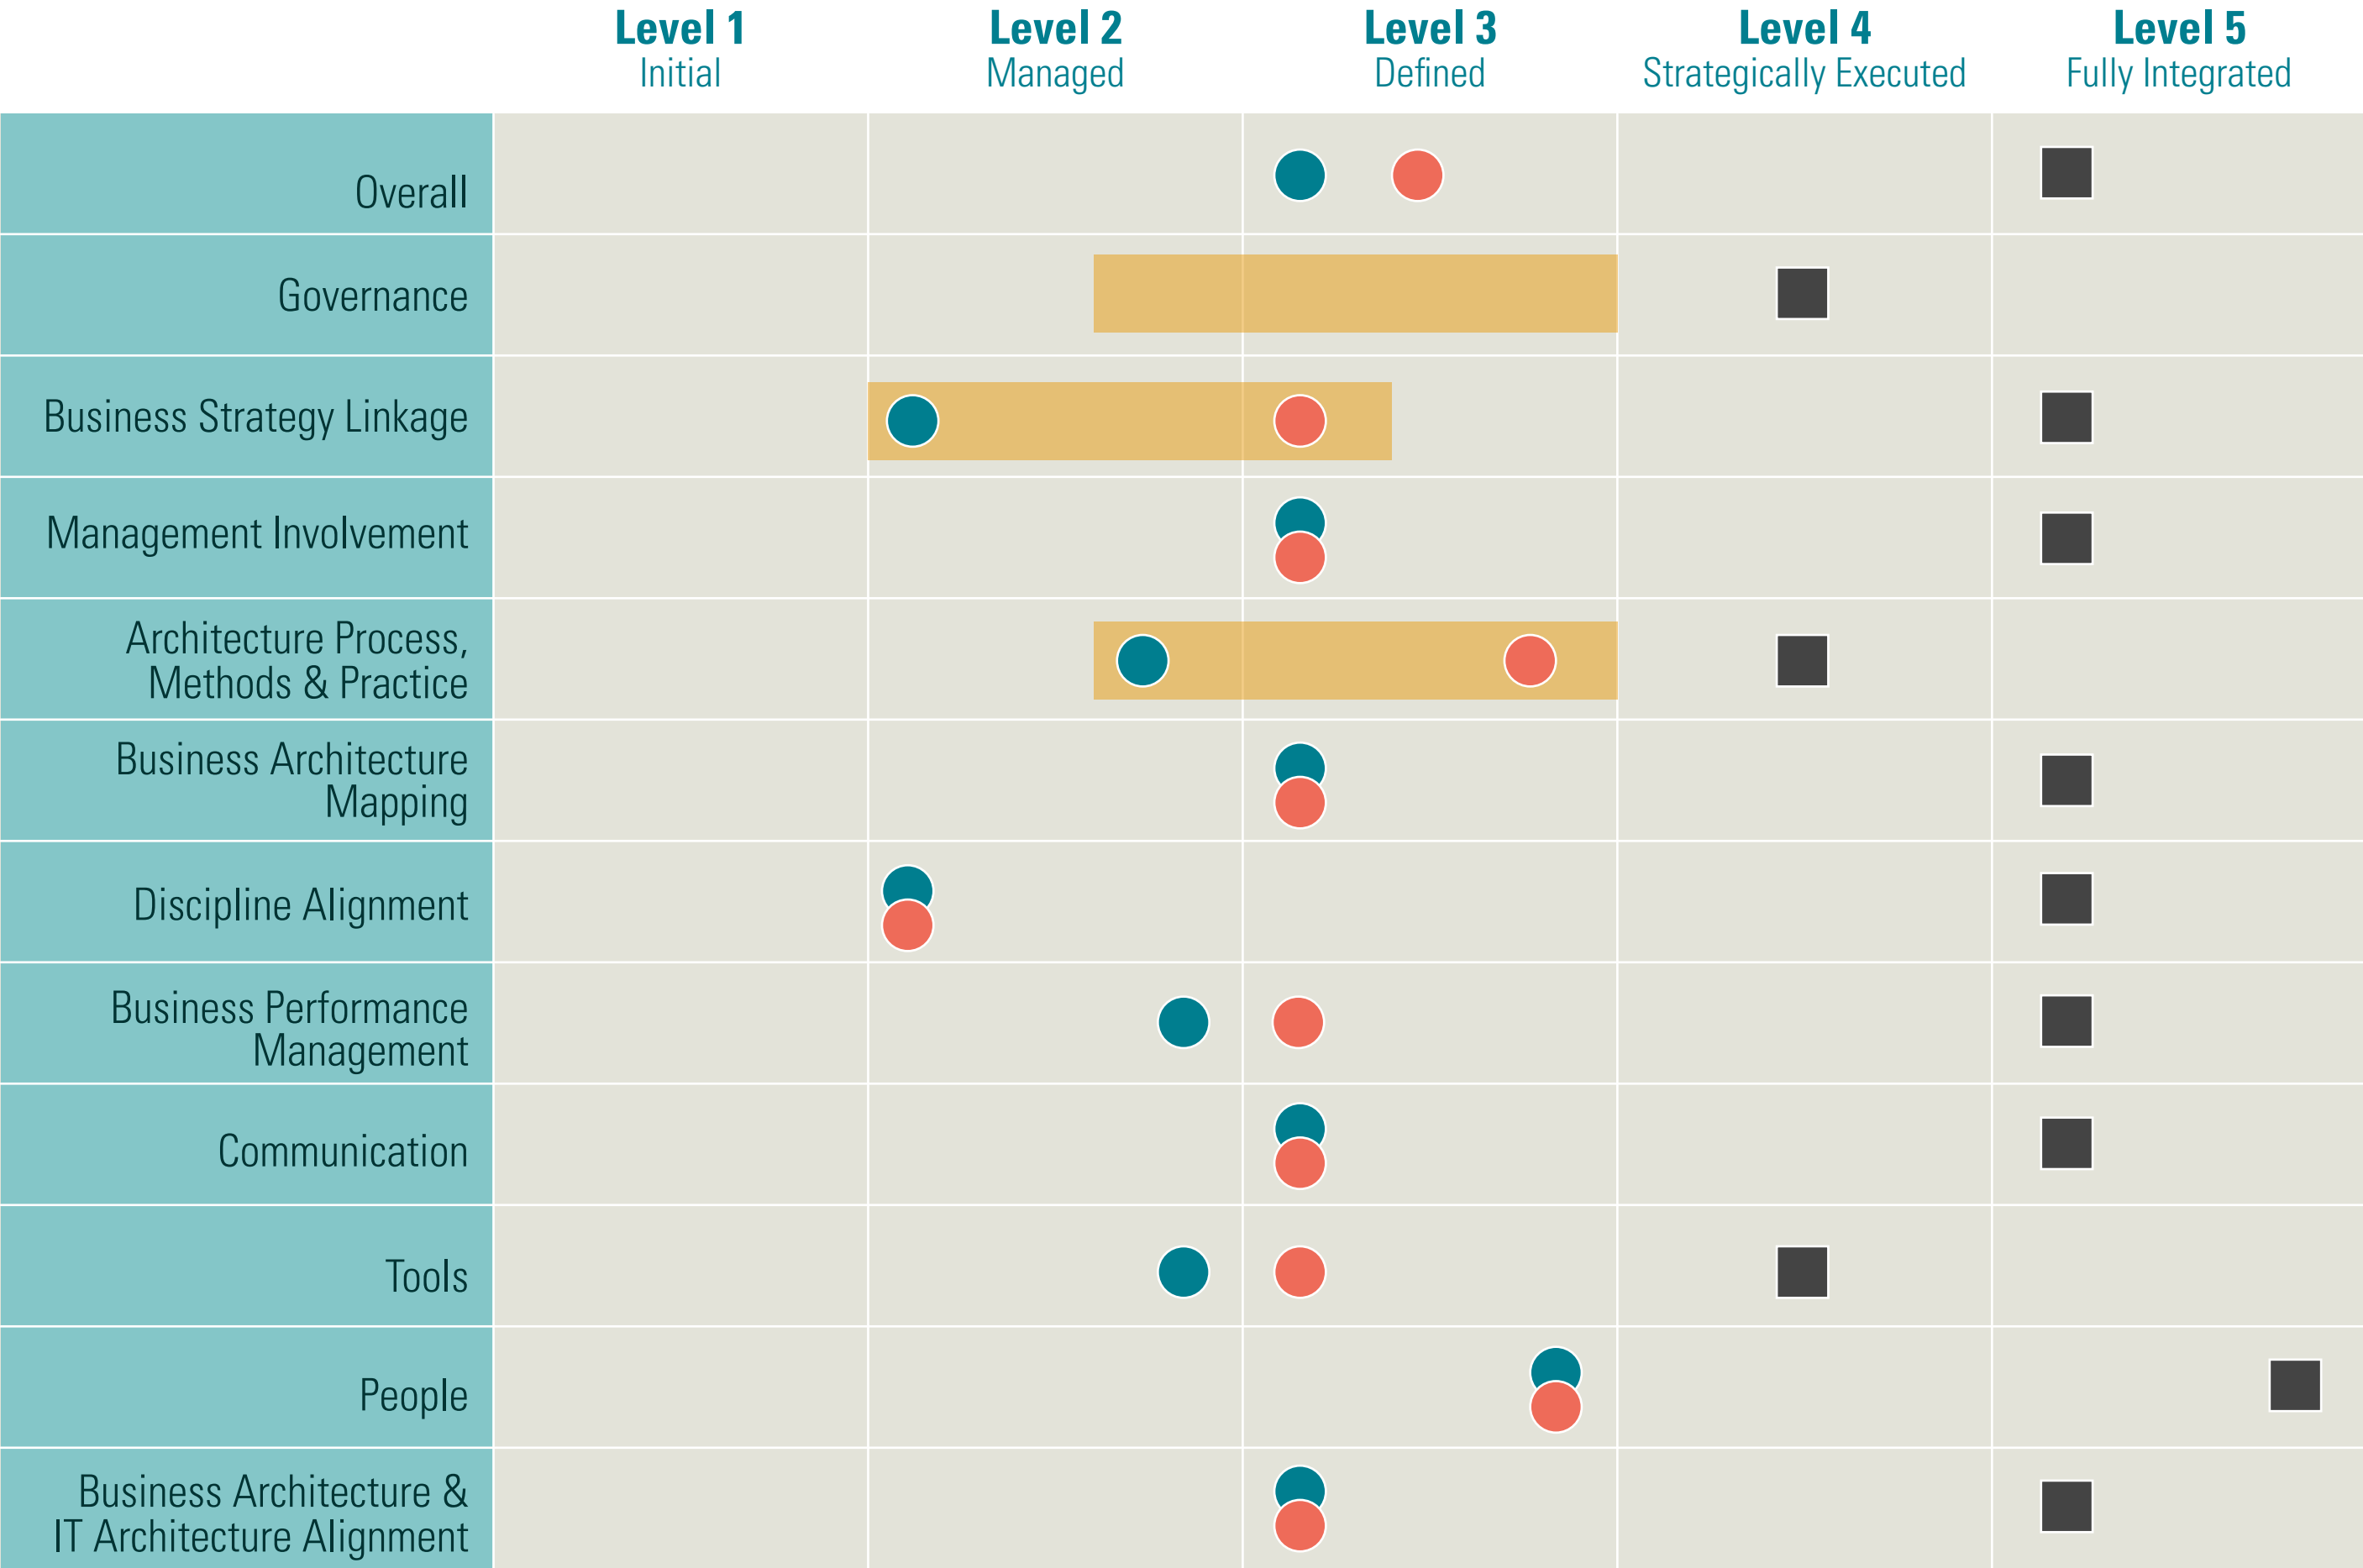

# BUSINESS ARCHITECTURE MATURITY MODEL™ (BAMM™)

● Current State
● Next Horizon
■ Target State
■ Next Horizon Focus

Source: S2E Consulting Inc. (modified from original diagram by Business Architecture Guild, Appendix B.3)